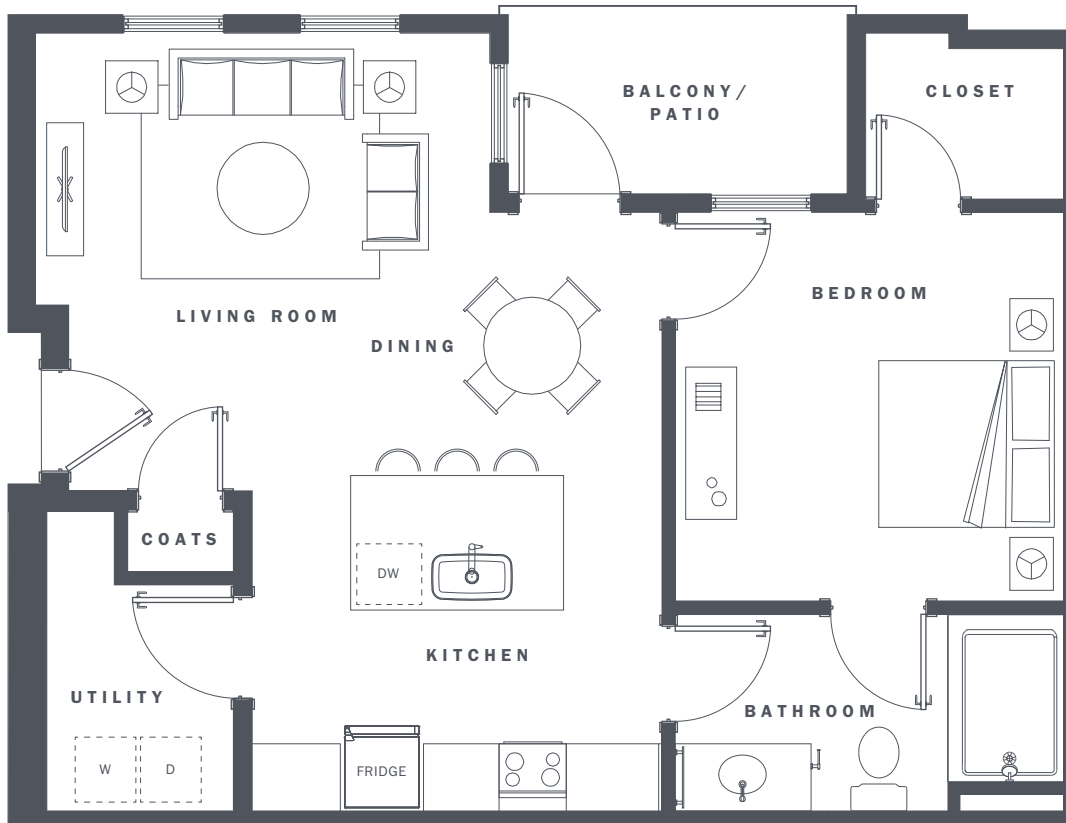

1A

709 SF

ONE BEDROOM, ONE BATH

SQUARE FOOTAGES ARE APPROXIMATE AND MAY VARY SLIGHTLY.

TURQUESA
MODERN SANTA FE LIVING