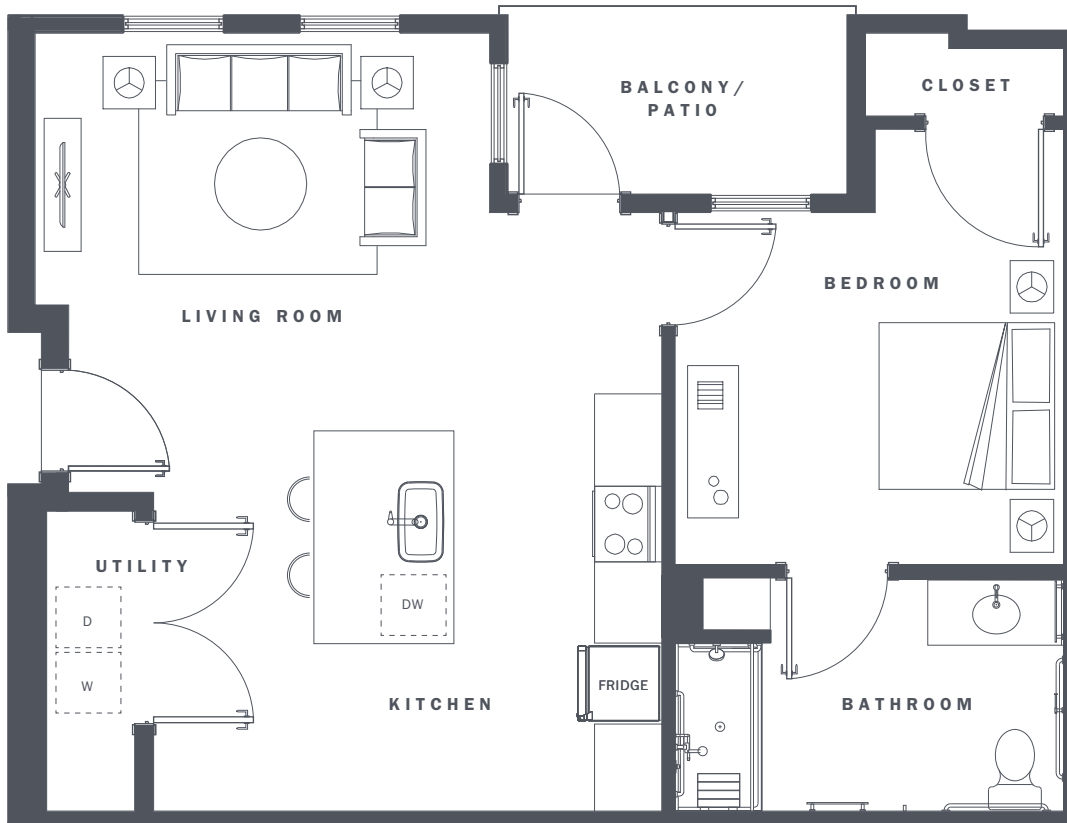

1A

709 SF

ONE BEDROOM, ONE BATH

SQUARE FOOTAGES ARE APPROXIMATE AND MAY VARY SLIGHTLY.

ACCESSIBLE FLOORPLAN

TURQUESA
MODERN SANTA FE LIVING