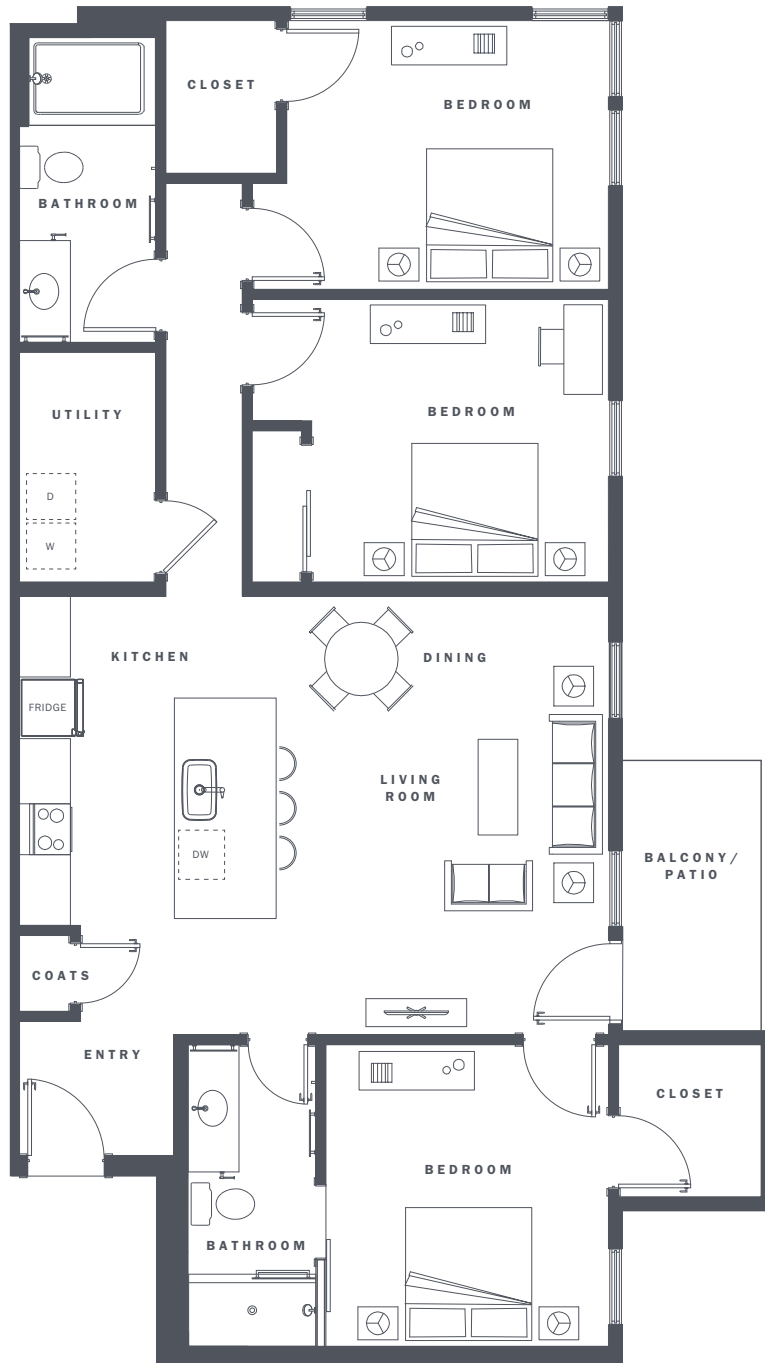

3A

1,274 SF
THREE BEDROOM, TWO BATH

SQUARE FOOTAGES ARE APPROXIMATE AND MAY VARY SLIGHTLY.

TURQUESA
MODERN SANTA FE LIVING