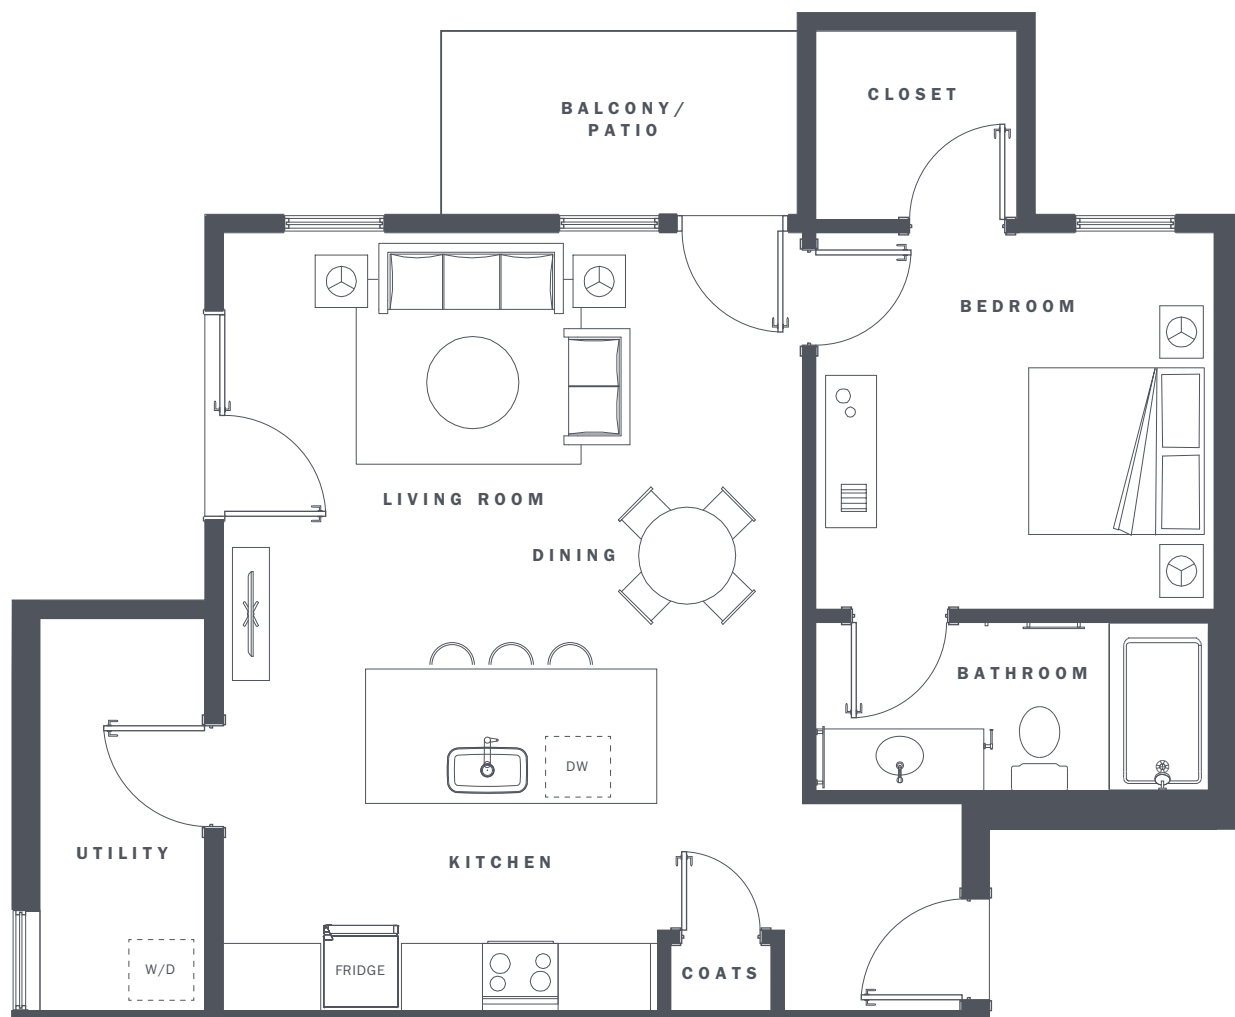

TB

805 SF

ONE BEDROOM, ONE BATH

SQUARE FOOTAGES ARE APPROXIMATE AND MAY VARY SLIGHTLY.

TURQUESA
MODERN SANTA FE LIVING