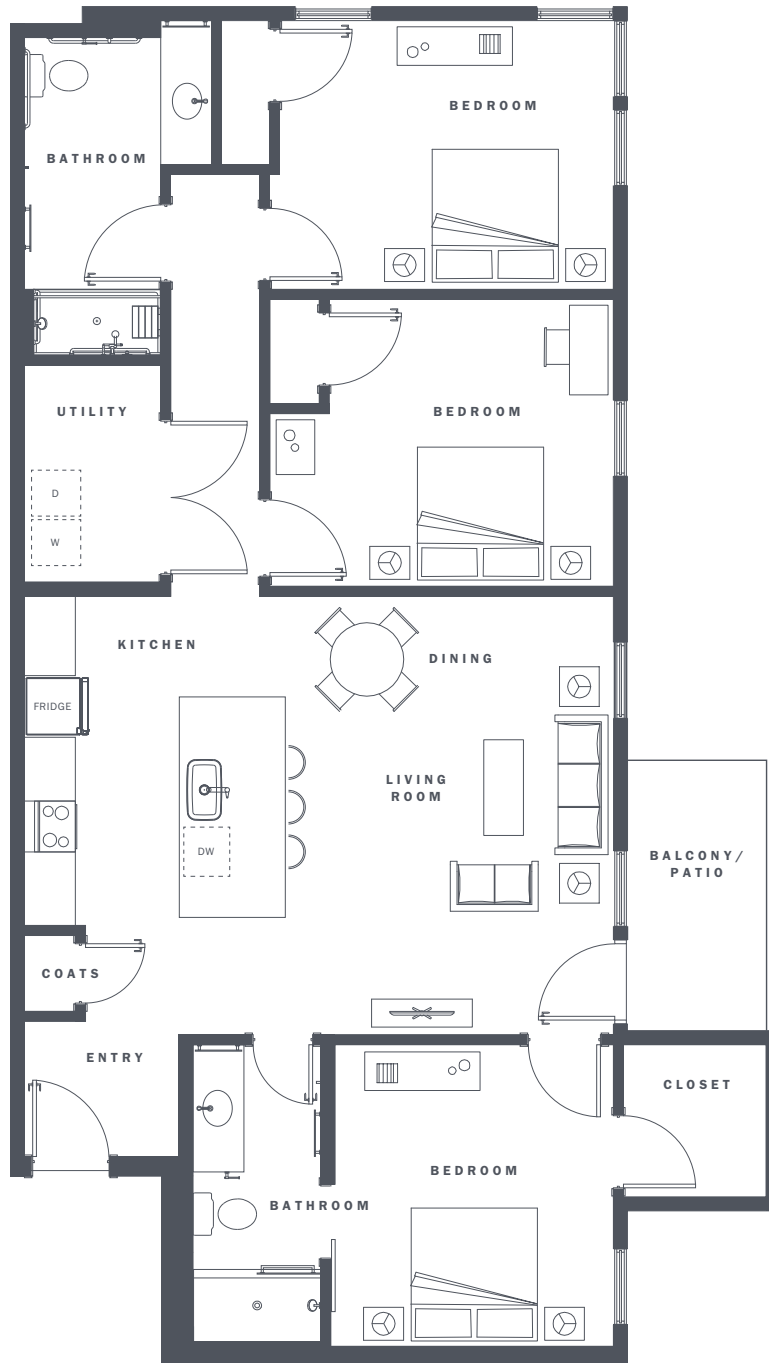

# 3A

1,274 SF  
THREE BEDROOM, TWO BATH

SQUARE FOOTAGES ARE APPROXIMATE AND MAY VARY SLIGHTLY.

ACCESSIBLE FLOORPLAN

TURQUESA  
MODERN SANTA FE LIVING