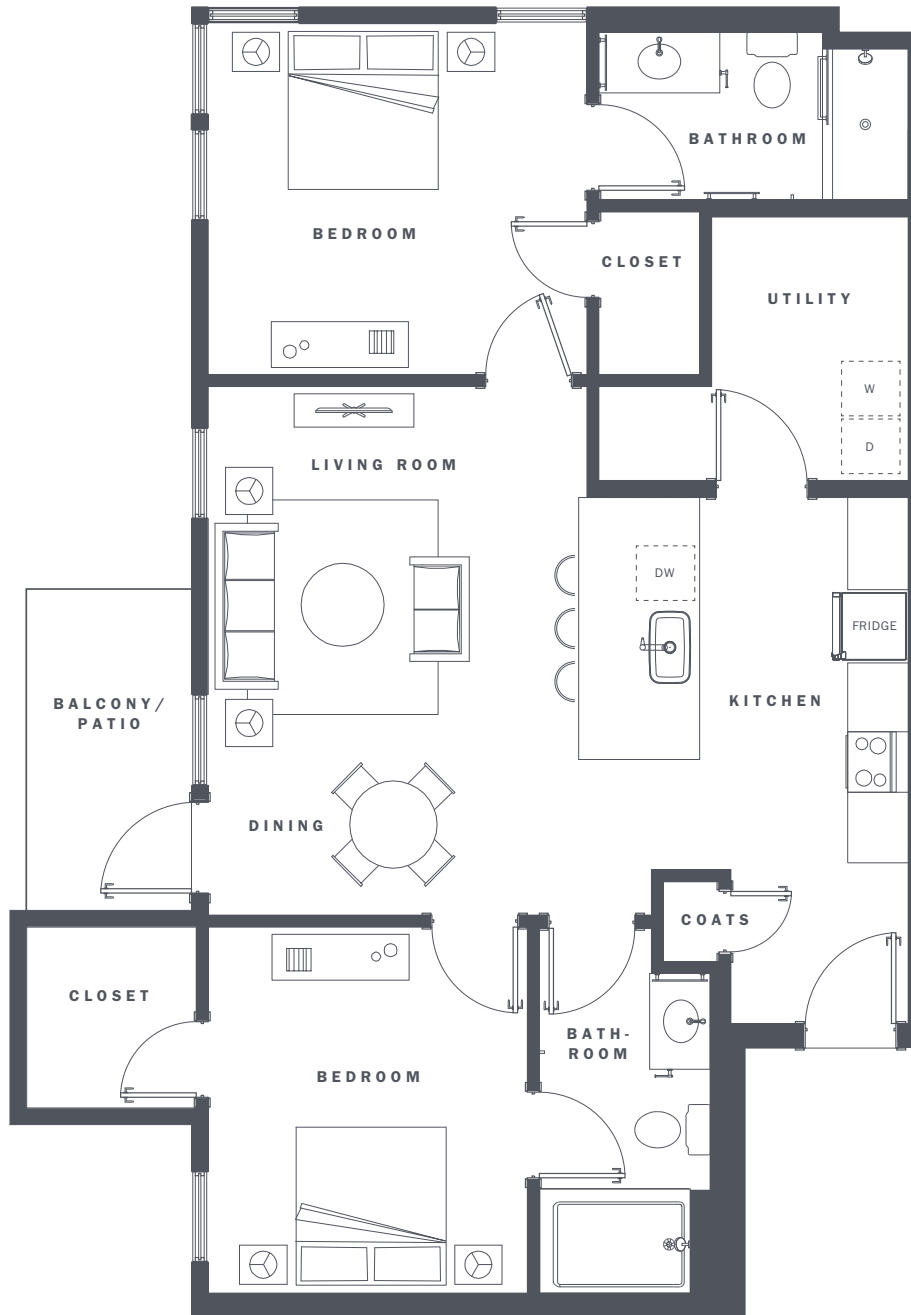

2B

1,025 SF
TWO BEDROOM, TWO BATH

SQUARE FOOTAGES ARE APPROXIMATE AND MAY VARY SLIGHTLY.

TURQUESA
MODERN SANTA FE LIVING