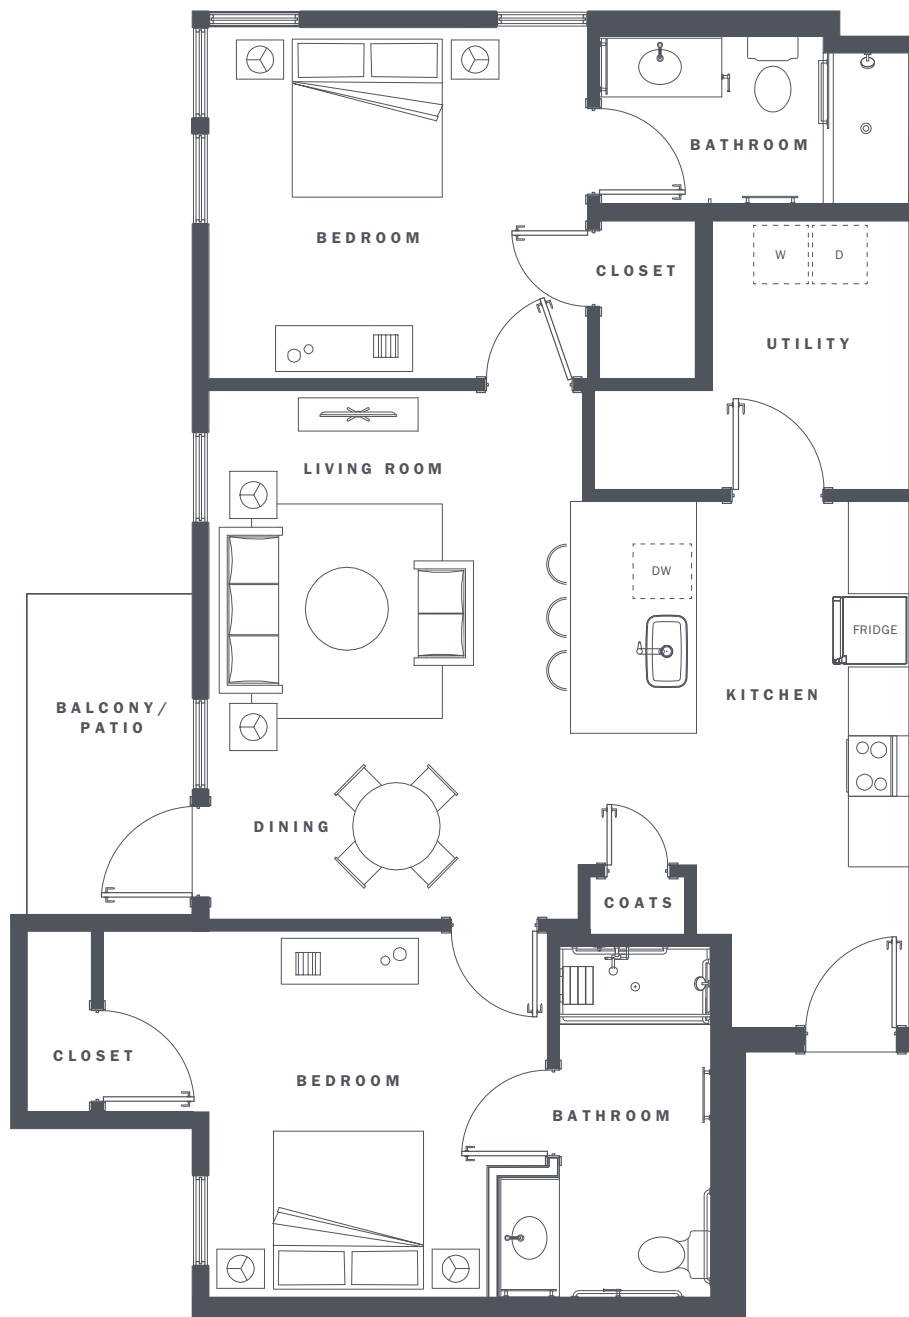

2B

1,025 SF
TWO BEDROOM, TWO BATH

SQUARE FOOTAGES ARE APPROXIMATE AND MAY VARY SLIGHTLY.

ACCESSIBLE FLOORPLAN

TURQUESA
MODERN SANTA FE LIVING