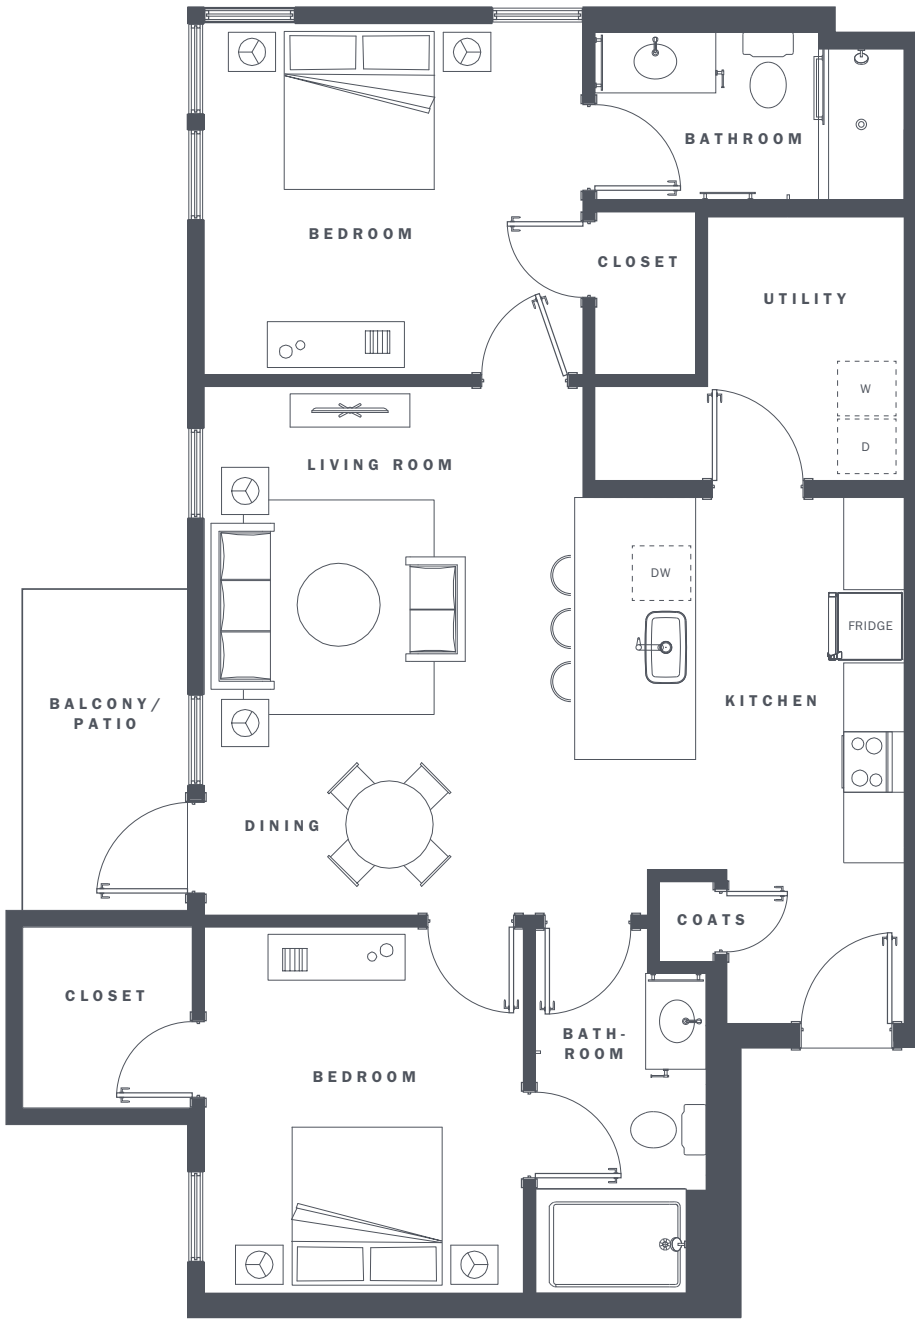

# 2A

1,025 SF  
TWO BEDROOM, TWO BATH

SQUARE FOOTAGES ARE APPROXIMATE AND MAY VARY SLIGHTLY.

TURQUESA  
MODERN SANTA FE LIVING