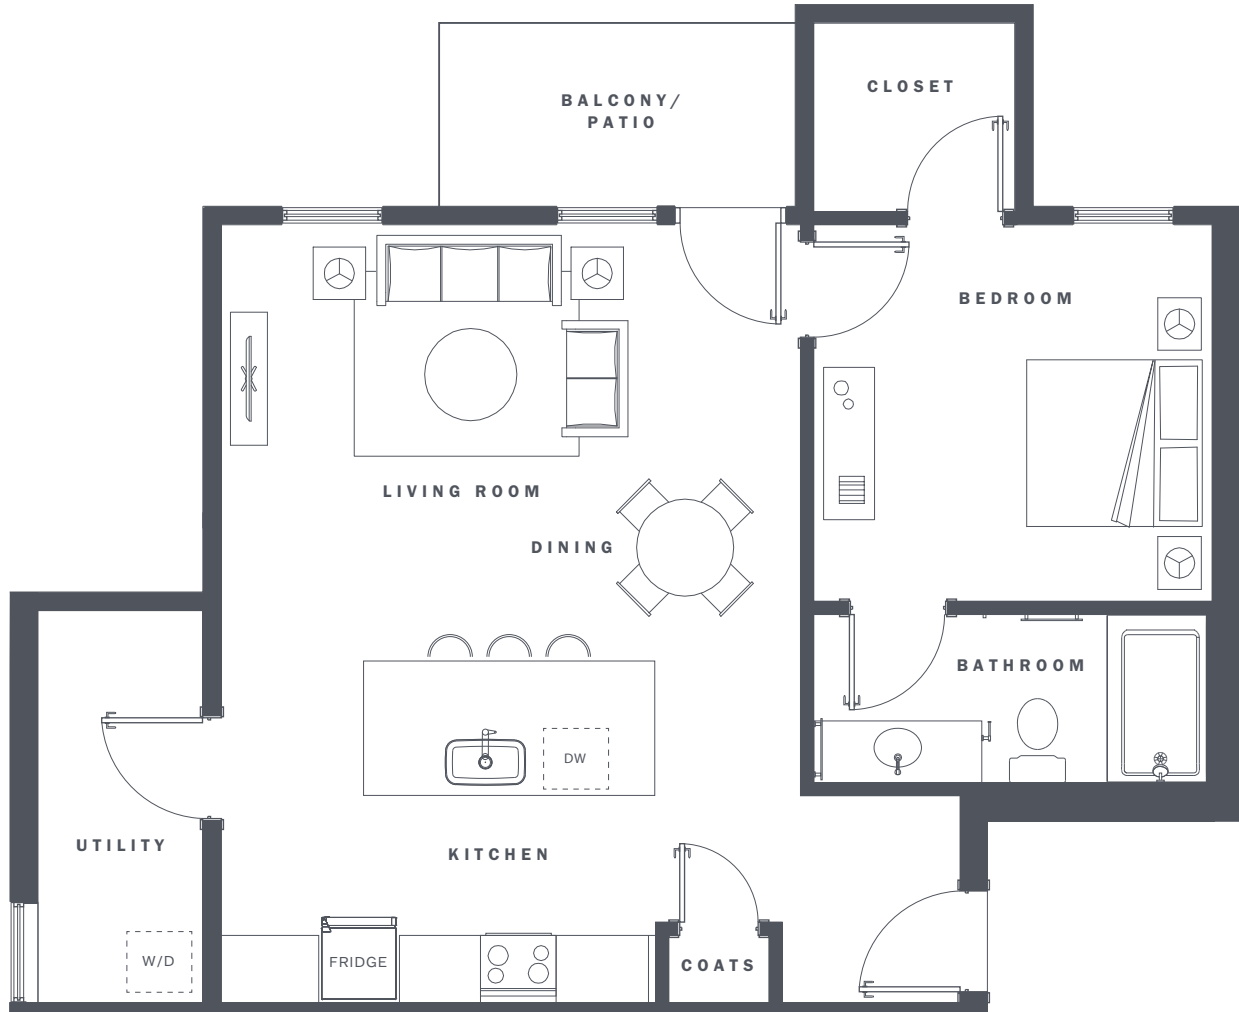

# TB

805 SF

ONE BEDROOM, ONE BATH

SQUARE FOOTAGES ARE APPROXIMATE AND MAY VARY SLIGHTLY.

TURQUESA  
MODERN SANTA FE LIVING